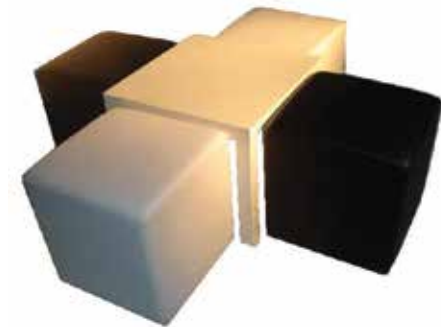

Cube Ottoman

400mm (h) x 400mm (w)

colours available

- black
- white
- caramel
- red

$40 per item

Cube Ottoman Package

package include 4 ottoman / 1 table.

1 colour or mixed (please specify details if mixed).

colours available

- black
- white
- caramel
- pink
- red
- turquoise

$180 per item